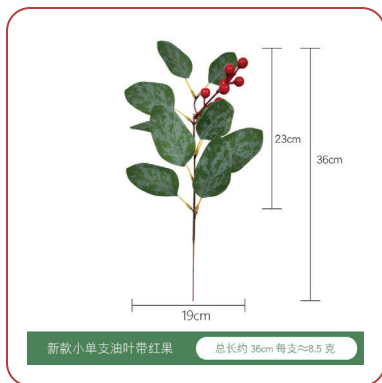

A01369		
Leaves with red fruit 36cm		
SKU No.	MOQ	Price
A01369.001	100PC