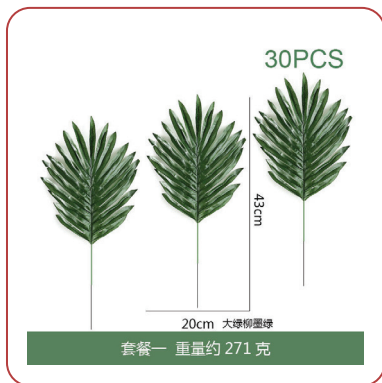

A01372		
30pcs Leaves		
SKU No.	MOQ	Price
A01372.001	100SET