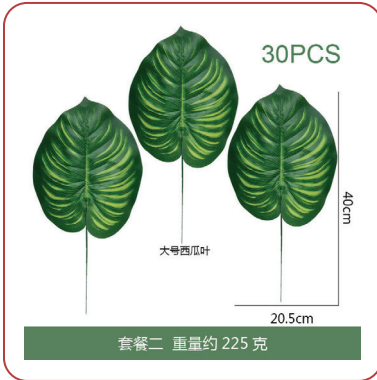

A01328		
30pcs Watermelon leaves		
SKU No.	MOQ	Price
A01328.001	100SET	$ 3.25/SET