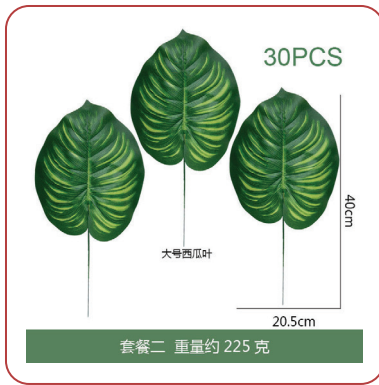

A01373		
30pcs Watermelon leaves		
SKU No.	MOQ	Price
A01373.001	100SET