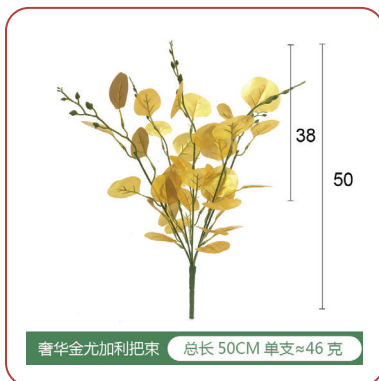

A01384		
Eucalyptus leaves gold		
SKU No.	MOQ	Price
A01384.001	100SET	$ 1.42/SET