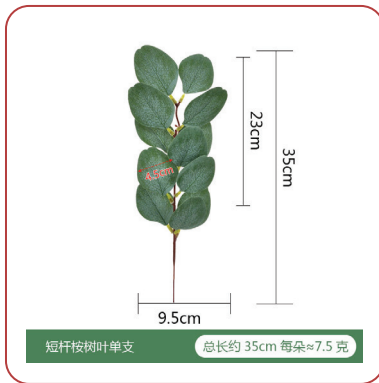

A01365		
Eucalyptus leaves 35cm		
SKU No.	MOQ	Price
A01365.001	100PC