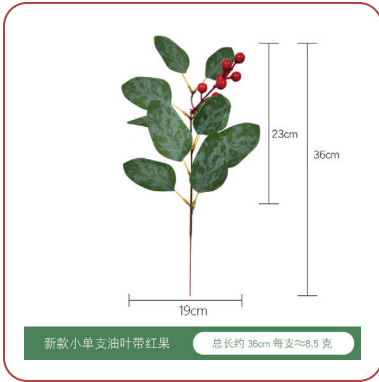

A01324		
Leaves with red fruit 36cm		
SKU No.	MOQ	Price
A01324.001	100PC