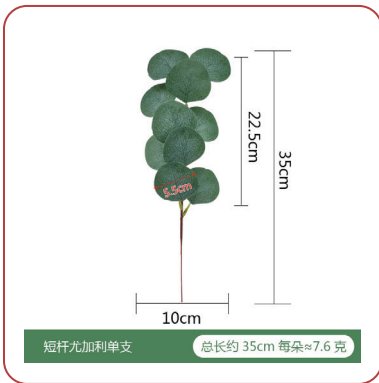

A01319

Eucalyptus 35cm

SKU No.	MOQ	Price
A01319.001	100PC