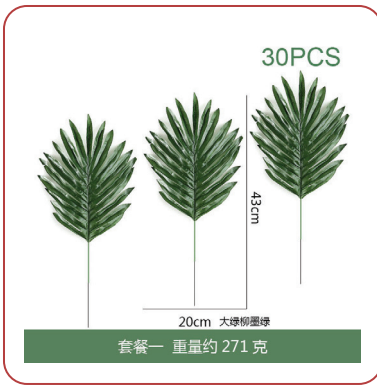

A01327		
30pcs Leaves		
SKU No.	MOQ	Price
A01327.001	100SET