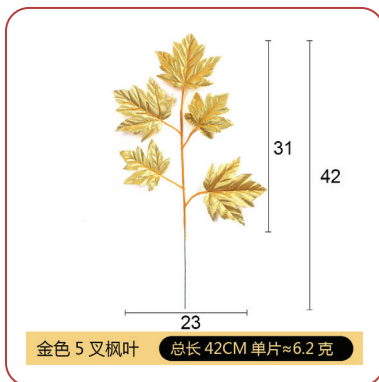

A01378		
30pcs Maple leaves Gold		
SKU No.	MOQ	Price
A01378.001	100SET