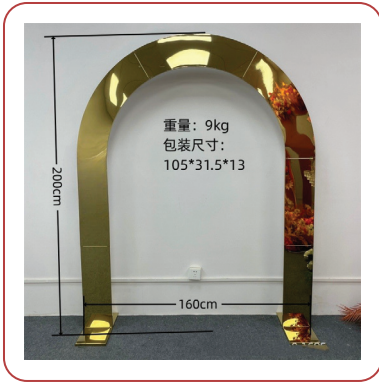

A03034

stainless steel arched frame

SKU No.	MOQ	Price
A03034.001	1SET	$ 252.63/SET