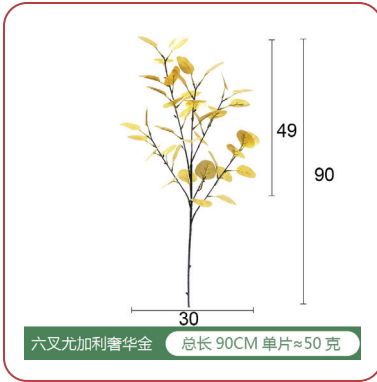

A01385		
Eucalyptus leaves gold		
SKU No.	MOQ	Price
A01385.001	100SET