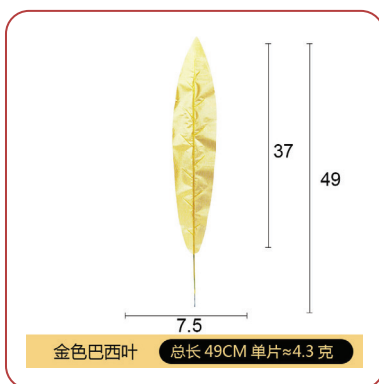

A01380		
30pcs Gold color leaves		
SKU No.	MOQ	Price
A01380.001	100SET