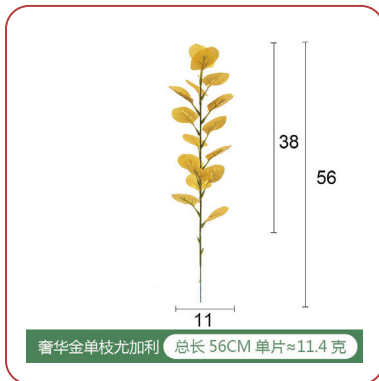

A01383		
30pcs Eucalyptus leaves gold		
SKU No.	MOQ	Price
A01383.001	100SET