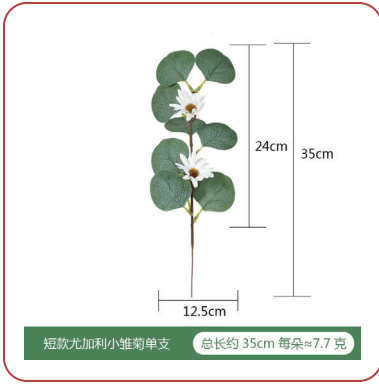

A01323		
Eucalyptus leaves with Daisy 35cm		
SKU No.	MOQ	Price
A01323.001	100PC