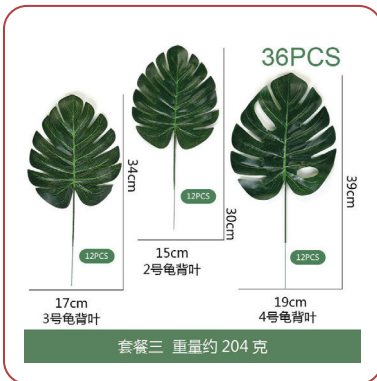

A01329		
Turtle Leaves		
SKU No.	MOQ	Price
A01329.001	100SET	$ 0.09/SET
A01329.002	100SET	$ 0.11/SET
A01329.003	100SET	$ 0.13/SET