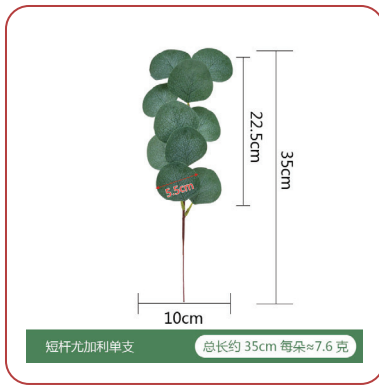

A01364		
Eucalyptus 35cm		
SKU No.	MOQ	Price
A01364.001	100PC