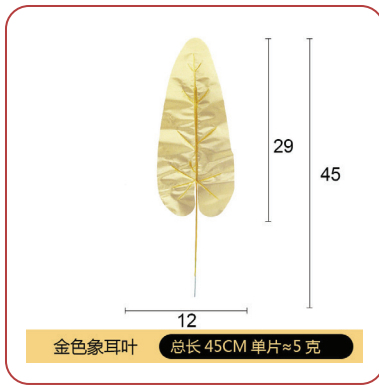

A01378		
30pcs Maple leaves Gold		
SKU No.	MOQ	Price
A01378.001	100SET	

A01379		
30pcs Gold color leaves		
SKU No.	MOQ	Price
A01379.001	100SET	

A01380		
30pcs Gold color leaves		
SKU No.	MOQ	Price
A01380.001	100SET	