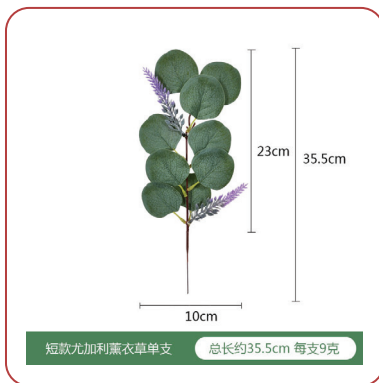

A01367		
Eucalyptus leaves with lavender 35cm		
SKU No.	MOQ	Price
A01367.001	100PC