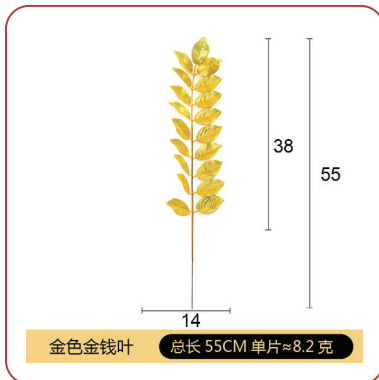

A01379		
30pcs Gold color leaves		
SKU No.	MOQ	Price
A01379.001	100SET