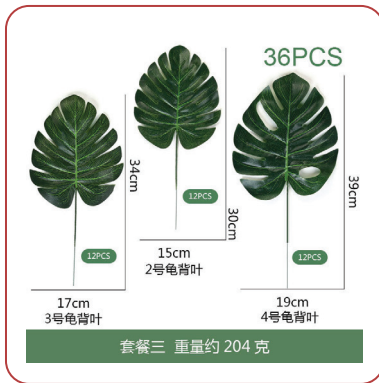

A01374		
30pcs Turtle Leaves		
SKU No.	MOQ	Price
A01374.001	100SET	
A01374.002	100SET	
A01374.003	100SET