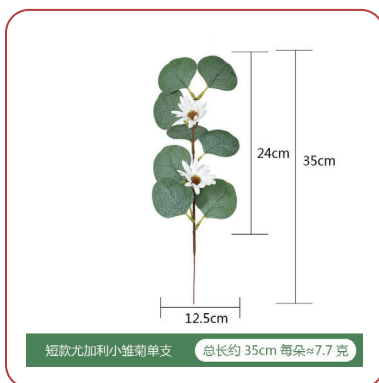

A01368		
Eucalyptus leaves with Daisy 35cm		
SKU No.	MOQ	Price
A01368.001	100PC