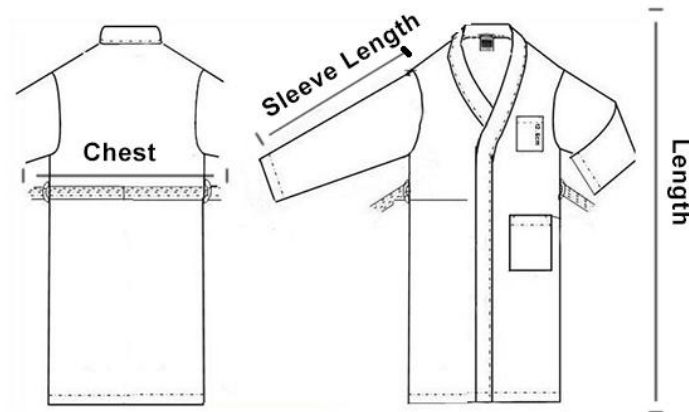

Bath towel: 70* 140cm, 80*160cm

**Support to customize size,
weight, color, logo, label etc.**

Embroidery Style

Material: 100% Cotton

Style: embroidery

Weight: 400-700gsm

Size:

Face towel: 30*30cm, 32*32cm, 35*35cm

Face towel: 30*30cm, 32*32cm, 35*35cm

Hand towel: 35*75cm, 40*80cm

Bath towel: 70* 140cm, 80*160cm

**Support to customize size,
weight, color, logo, label etc.**

POOL TOWEL

Material: 100% Cotton

Style: /

Weight: 400-700gsm

BATH MAT

Material: 100% Cotton
Style: jacquard/ embroidery
Weight: 750-1100gsm
Size:
45*70cm
50*80cm
55*90cm

**Support to customize size,
weight, color, logo, label etc.**

Jacquard

Embroidery

BATH RUG

Material: 100% Cotton
Style: jacquard /plain
Weight: 1100-2200gsm
Popular specification:
50*80cm 900g
60*90cm 1000g

**Support to customize size,
weight, color, logo, label etc.**

Jacquard

Round

Customized color

Hotel Bathrobe Specification

Size	Body length (cm)	Chest(cm)	Sleeve(cm)
S	110	120	50
M	115	130	53
L	120	130	55
XL	125	140	55
XXL	130	150	58