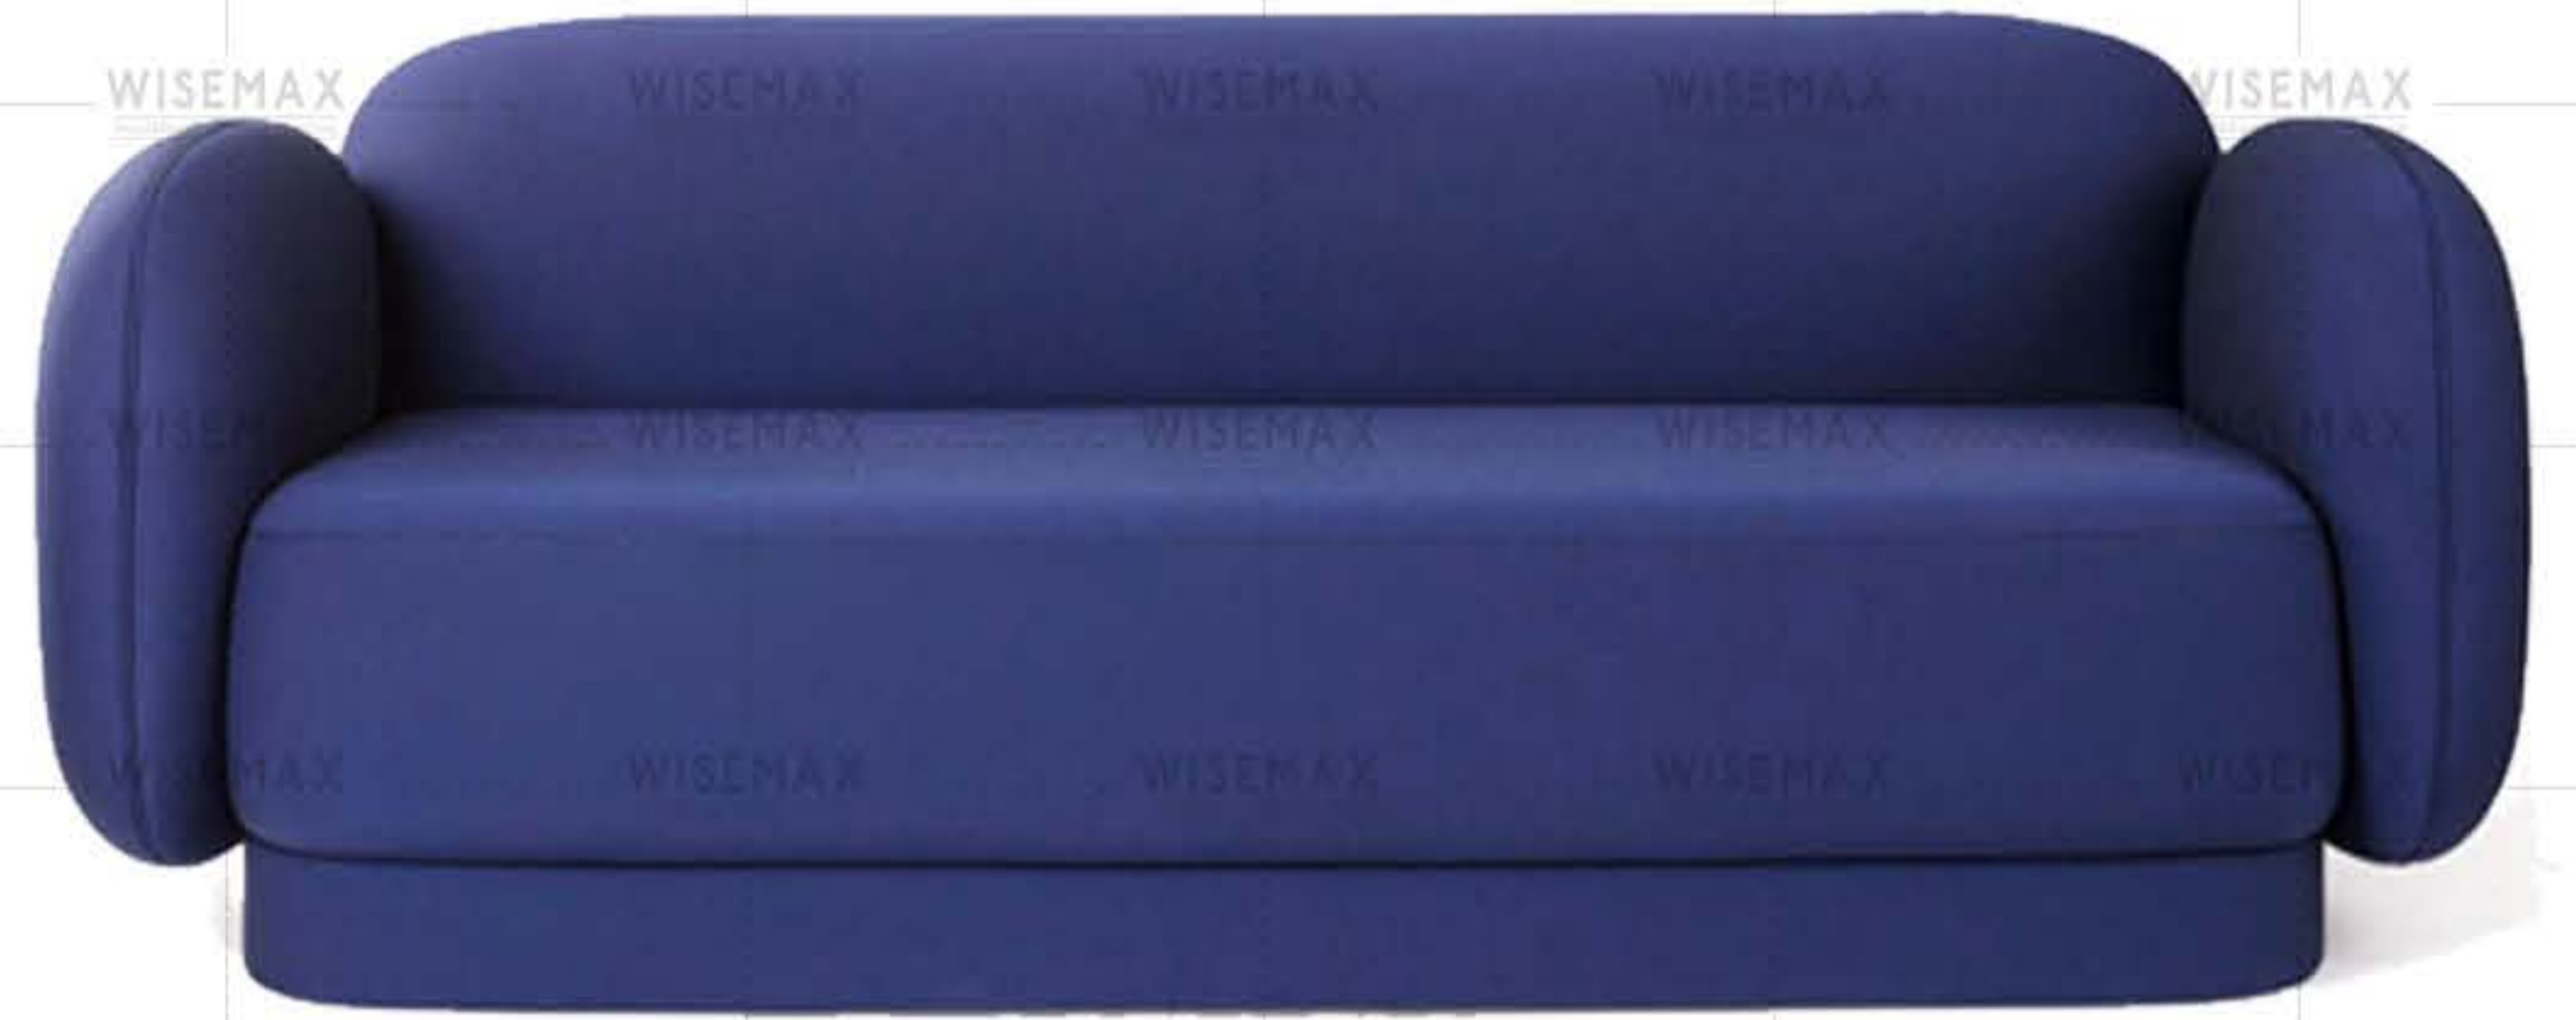

WM-SC-321-2
SIZE: 240cmX100cmX95cm